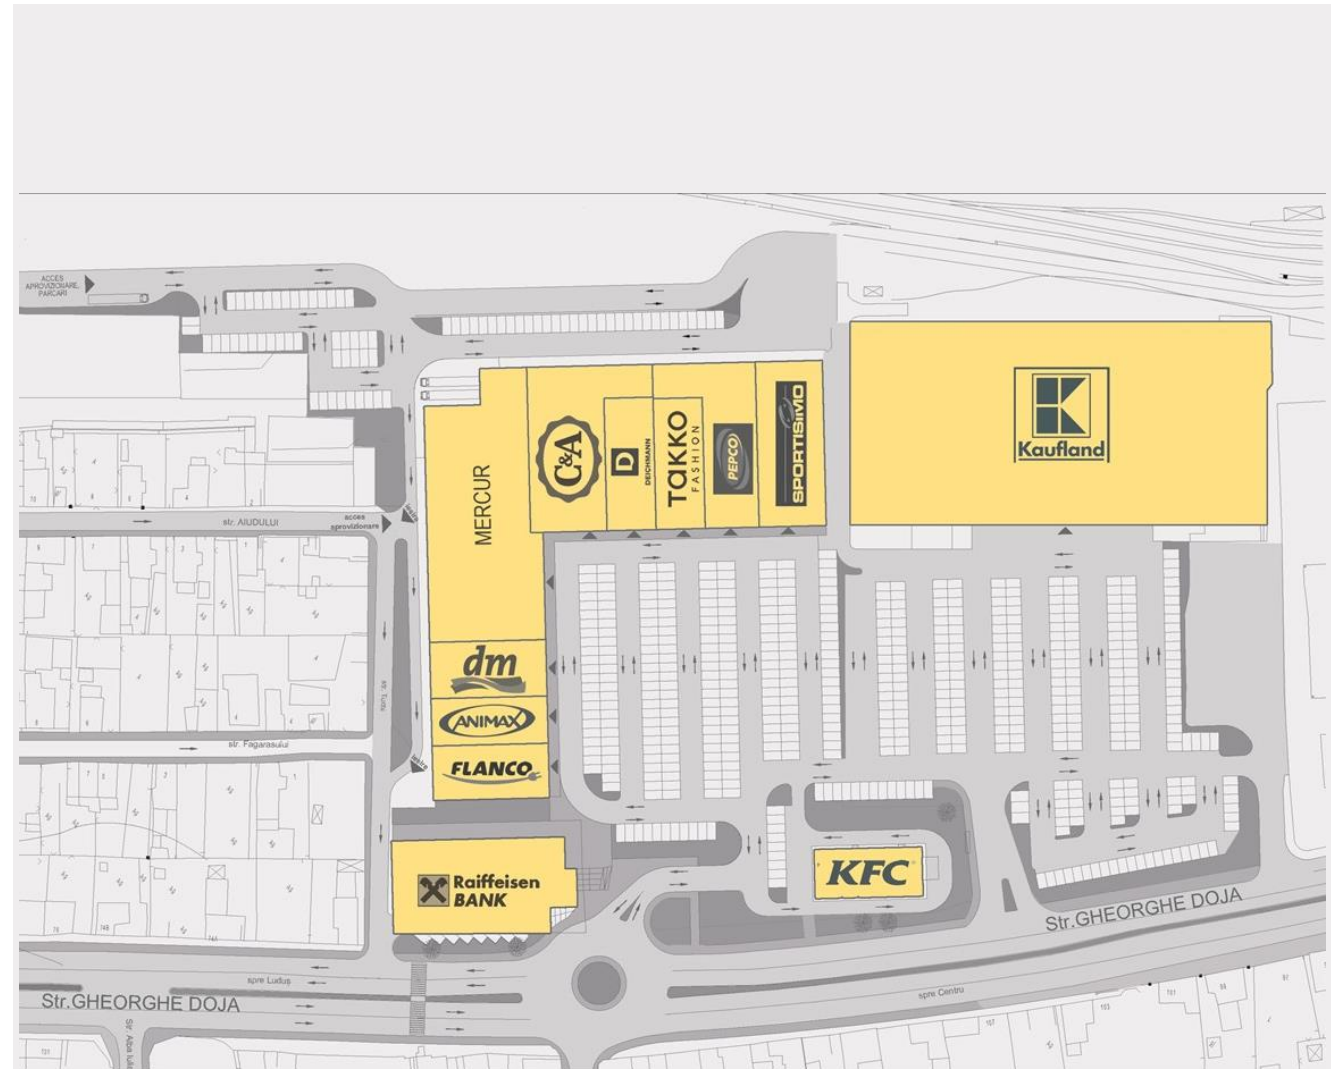

In partnership with: