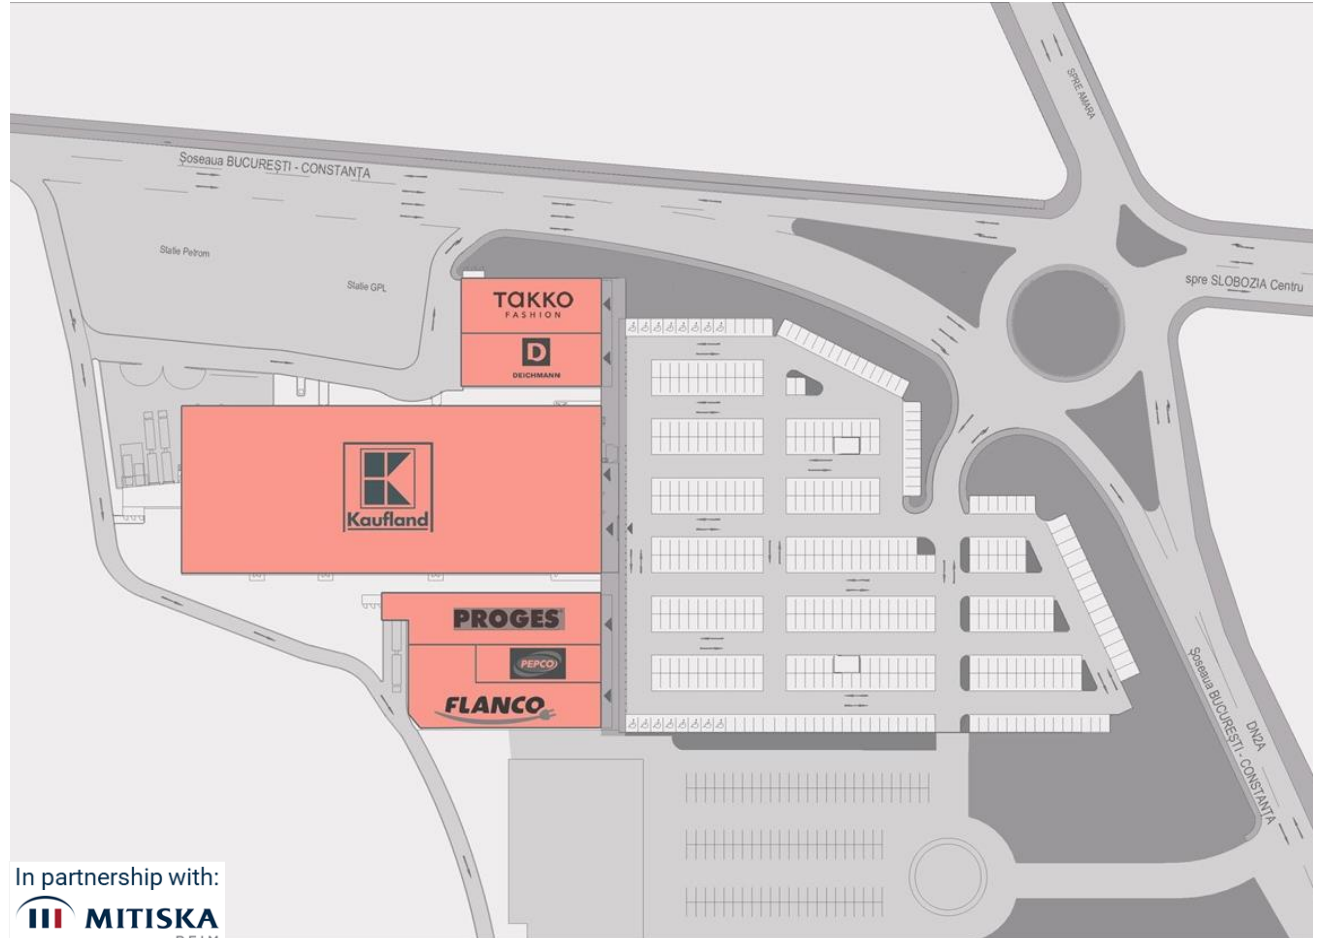

In partnership with: