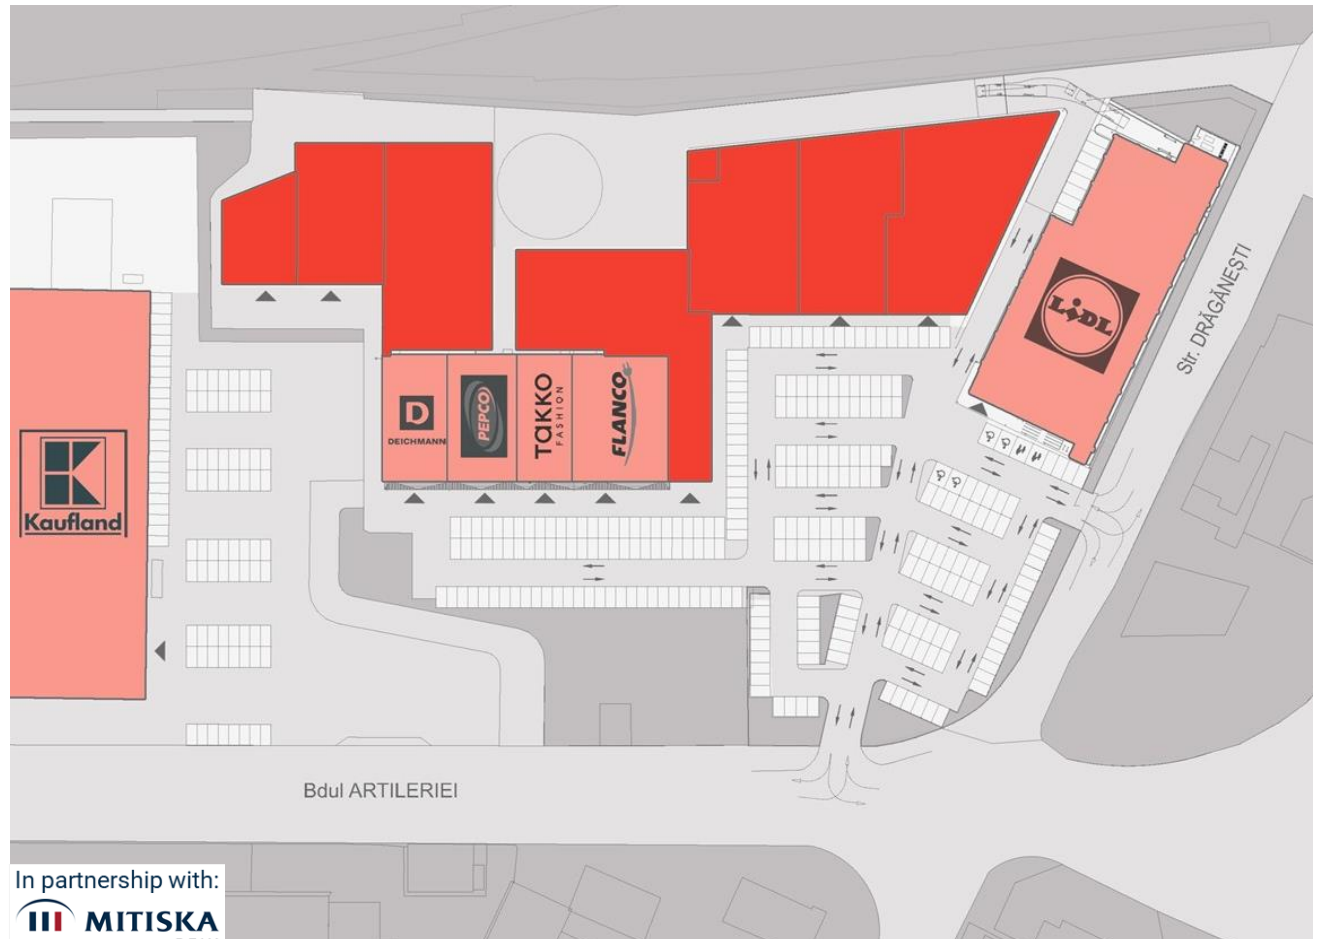

In partnership with:
 MITISKA
REIM