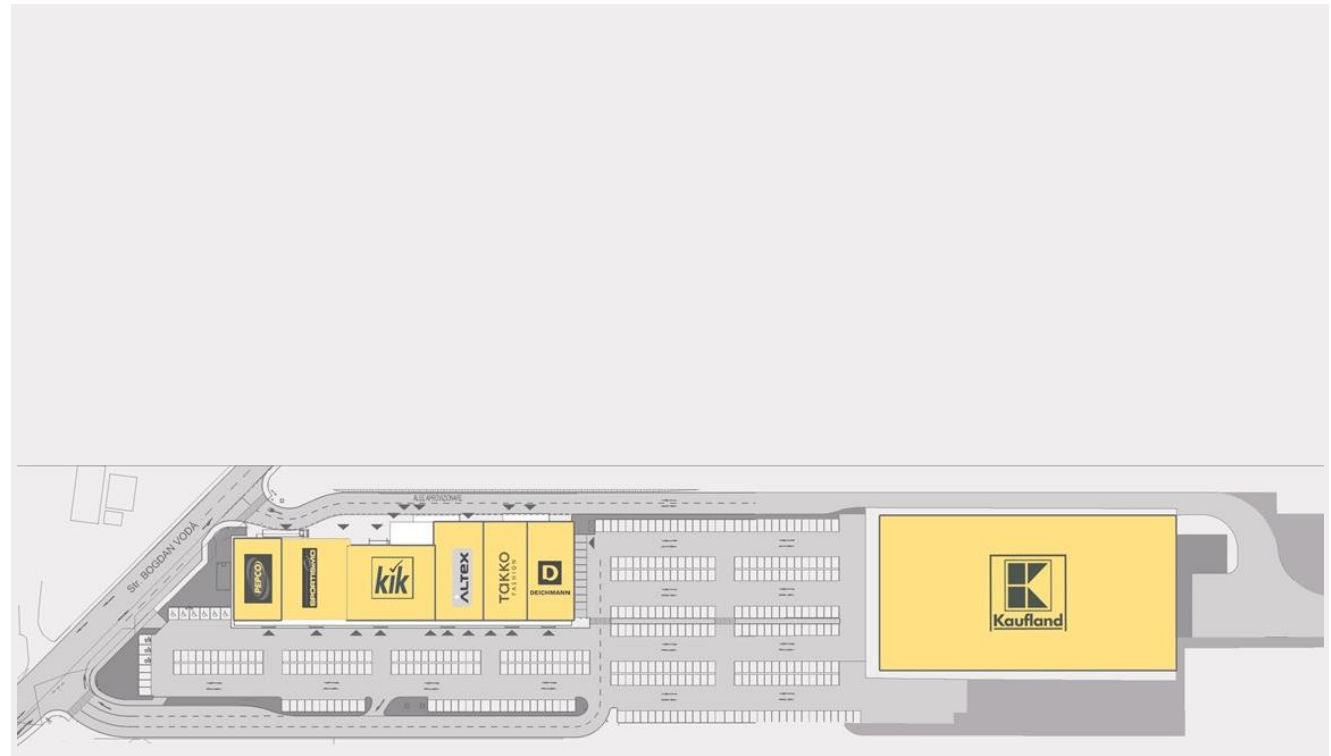

In partnership with:
 MITISKA
REIM