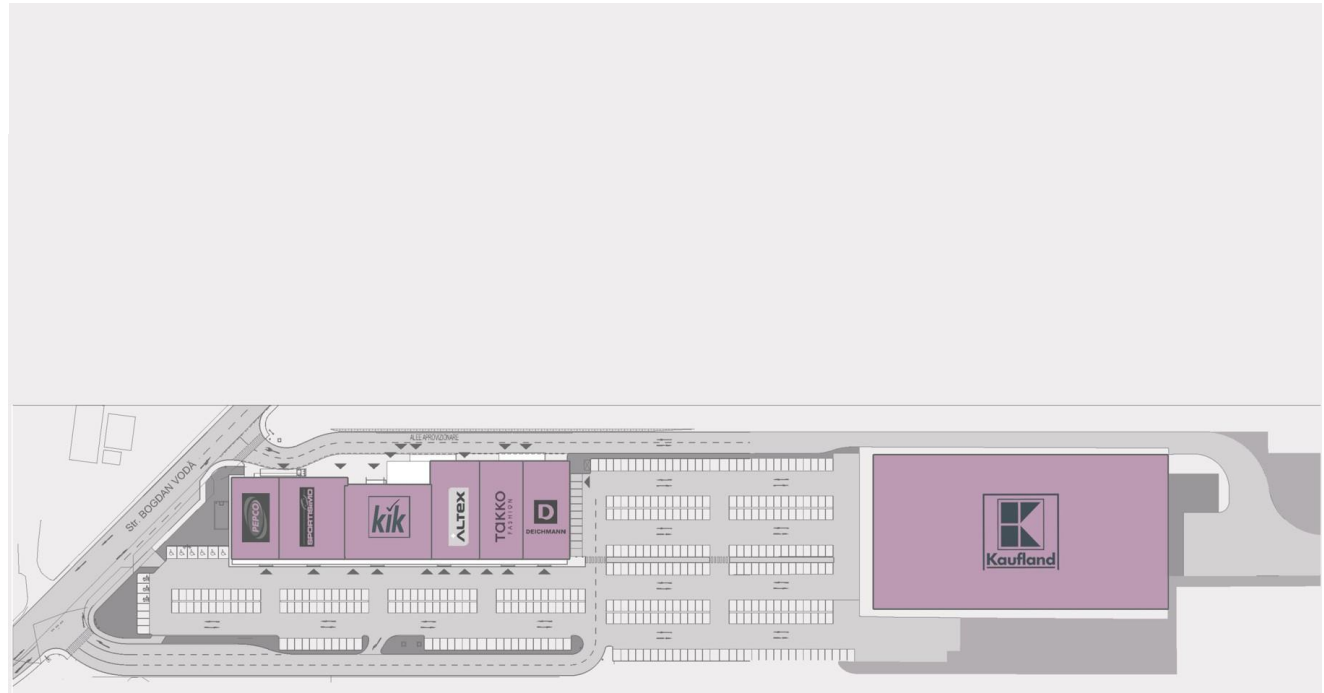

In partnership with: