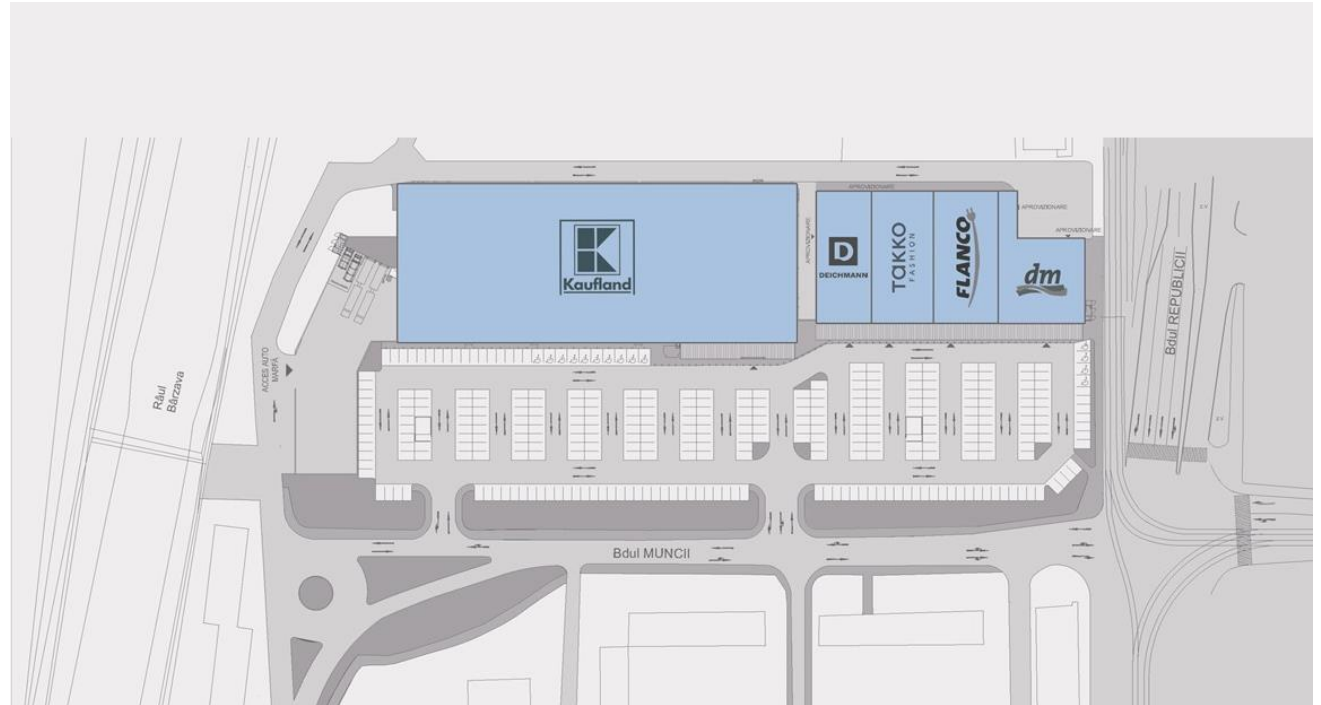

In partnership with: