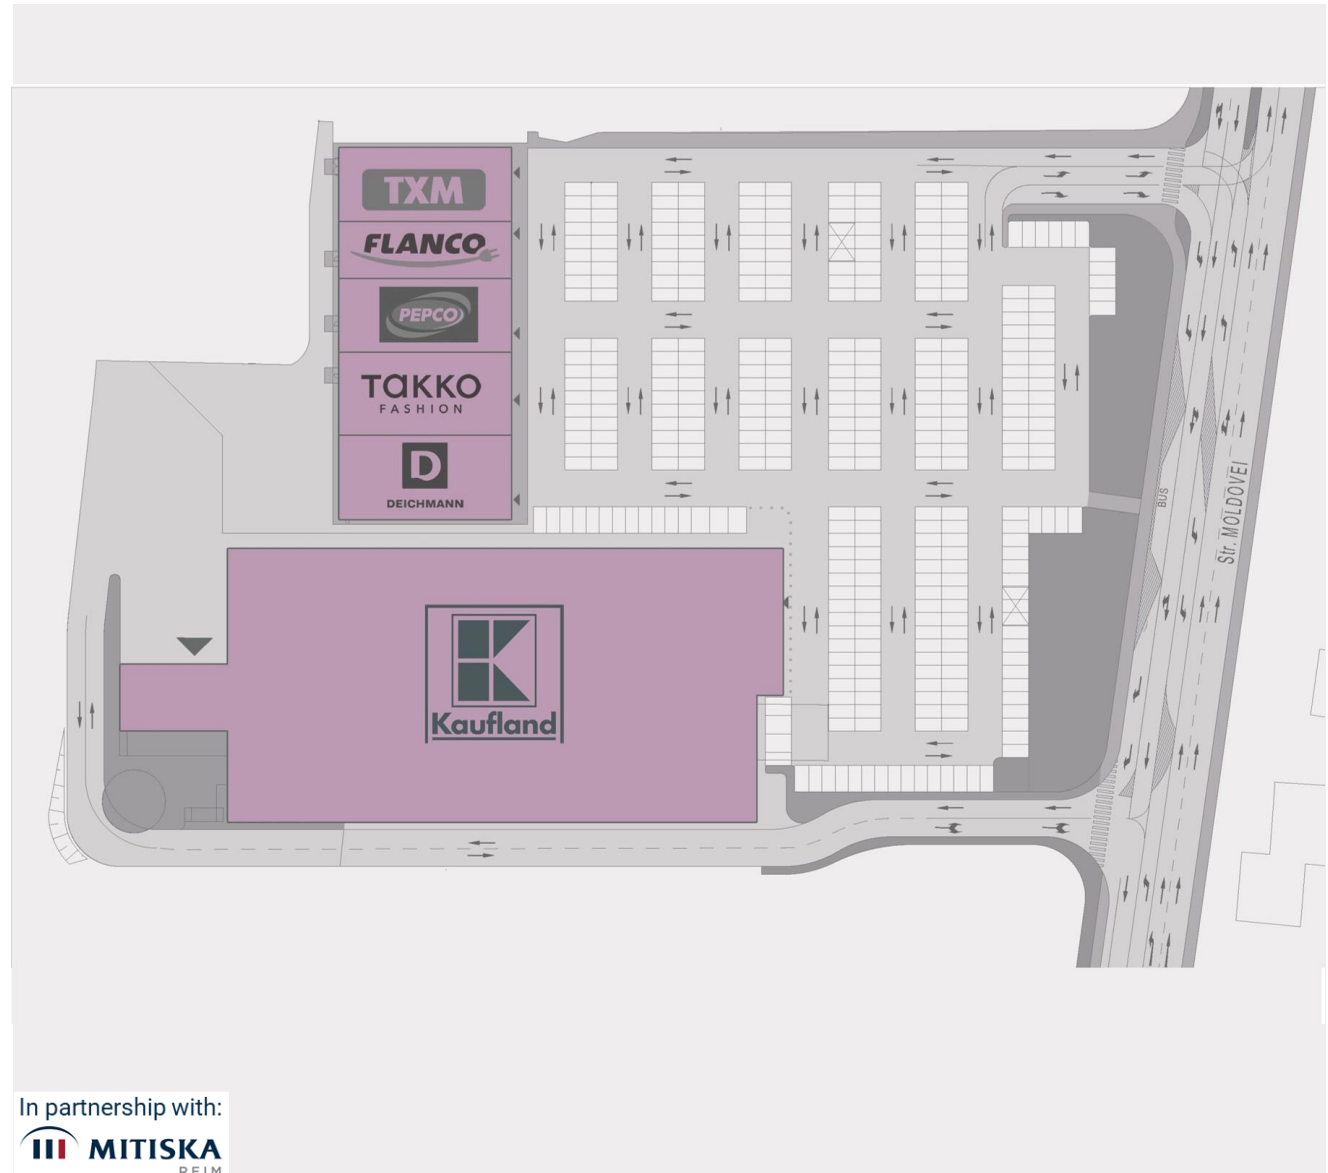

In partnership with: