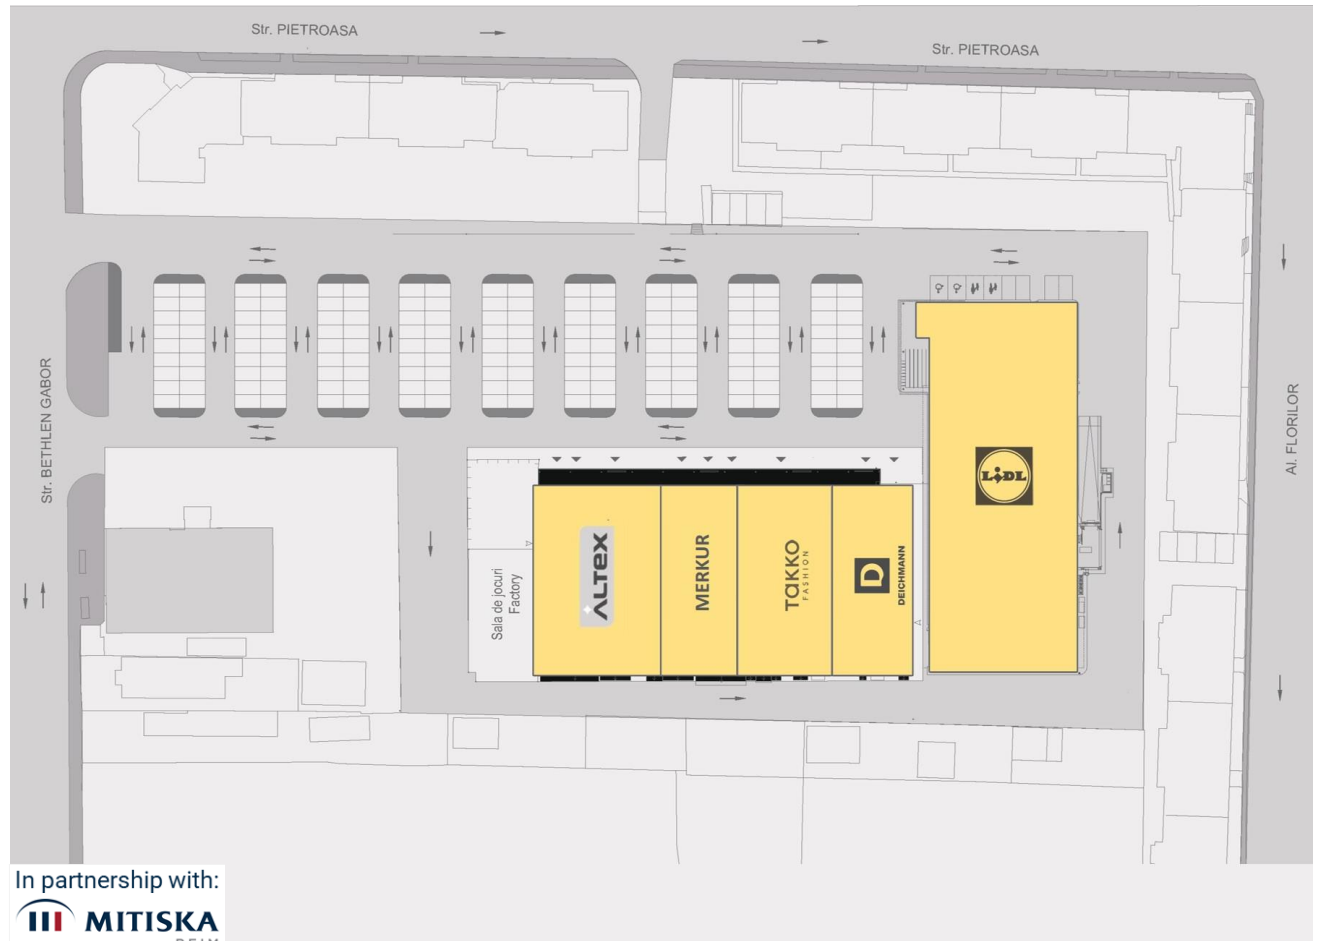

In partnership with: