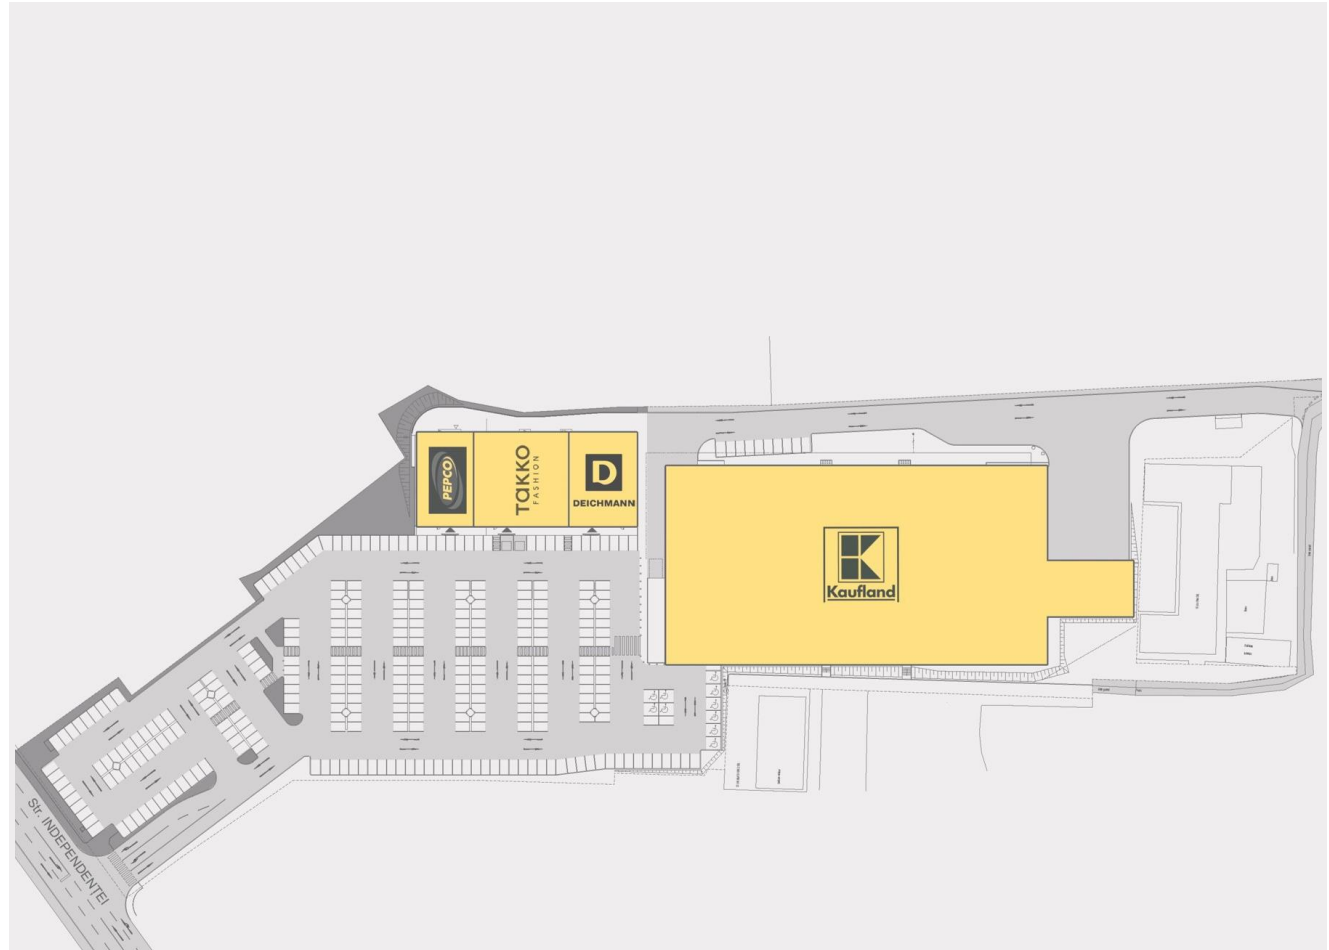

In partnership with:
MITISKA
REIM