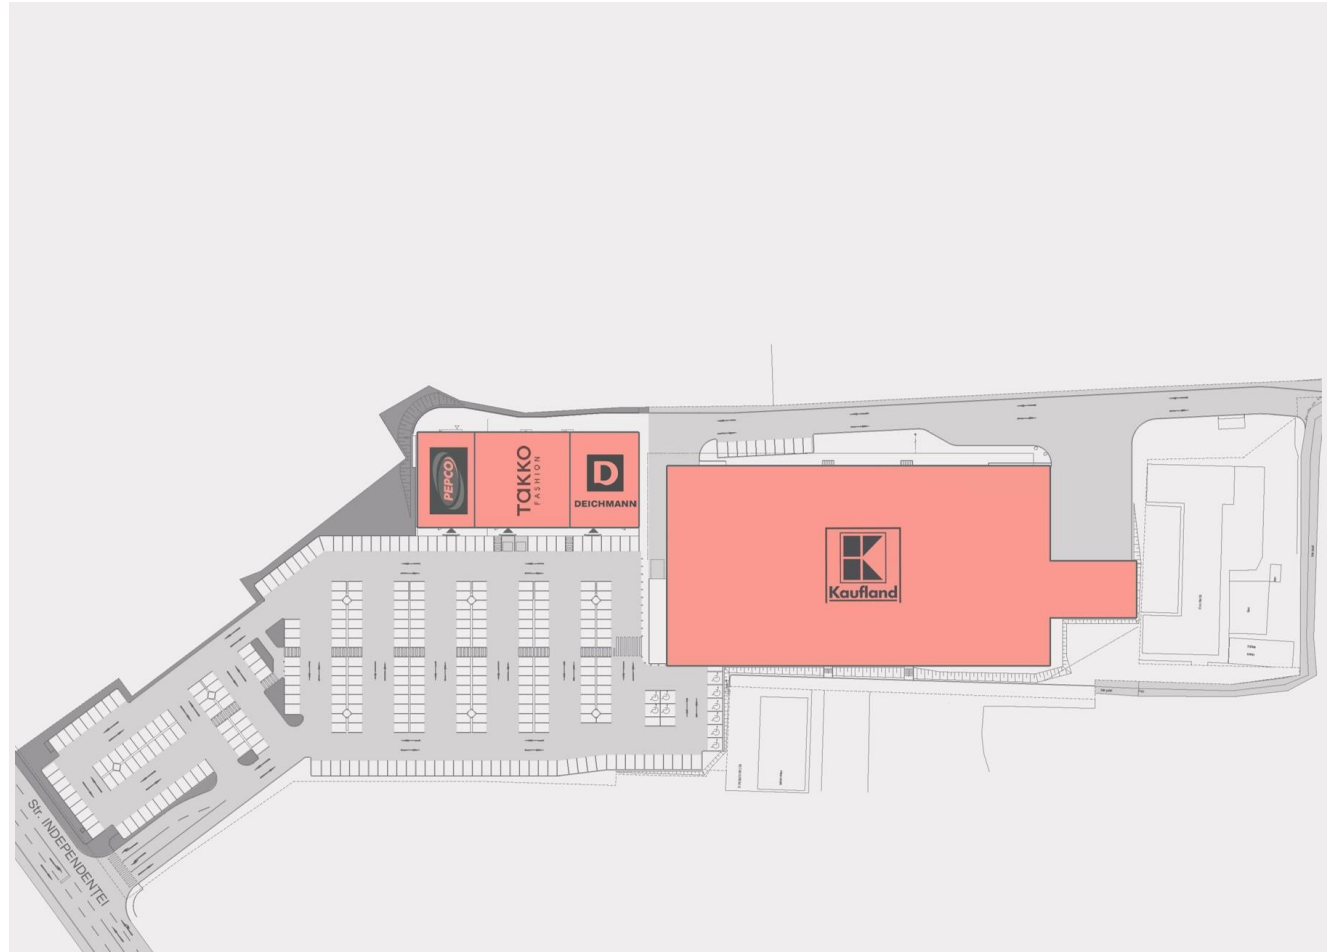

In partnership with: