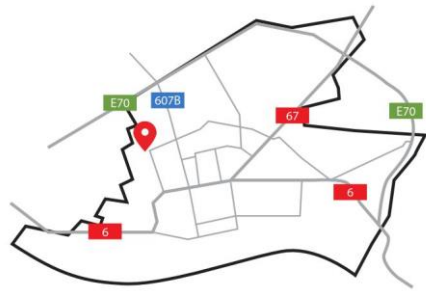

Shopping Park

Drobeta-Turnu Severin

Drobeta-Turnu Severin: 44 Târgu Jiului way

Inhabitants - **approx. 103,000**

Commercial Area - **12.000 sqm**

Opening - **2019**

Parking Spaces - **> 130**

TENANTS