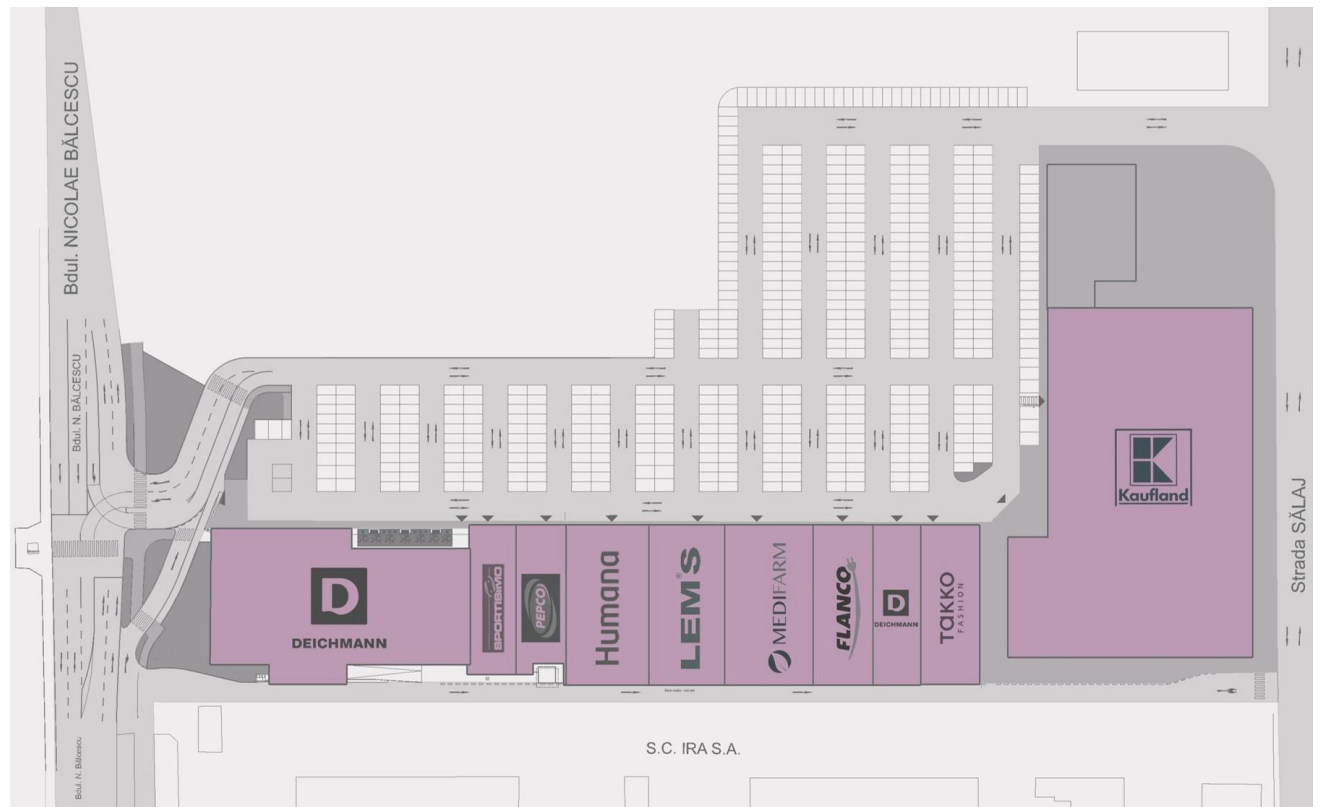

In partnership with: