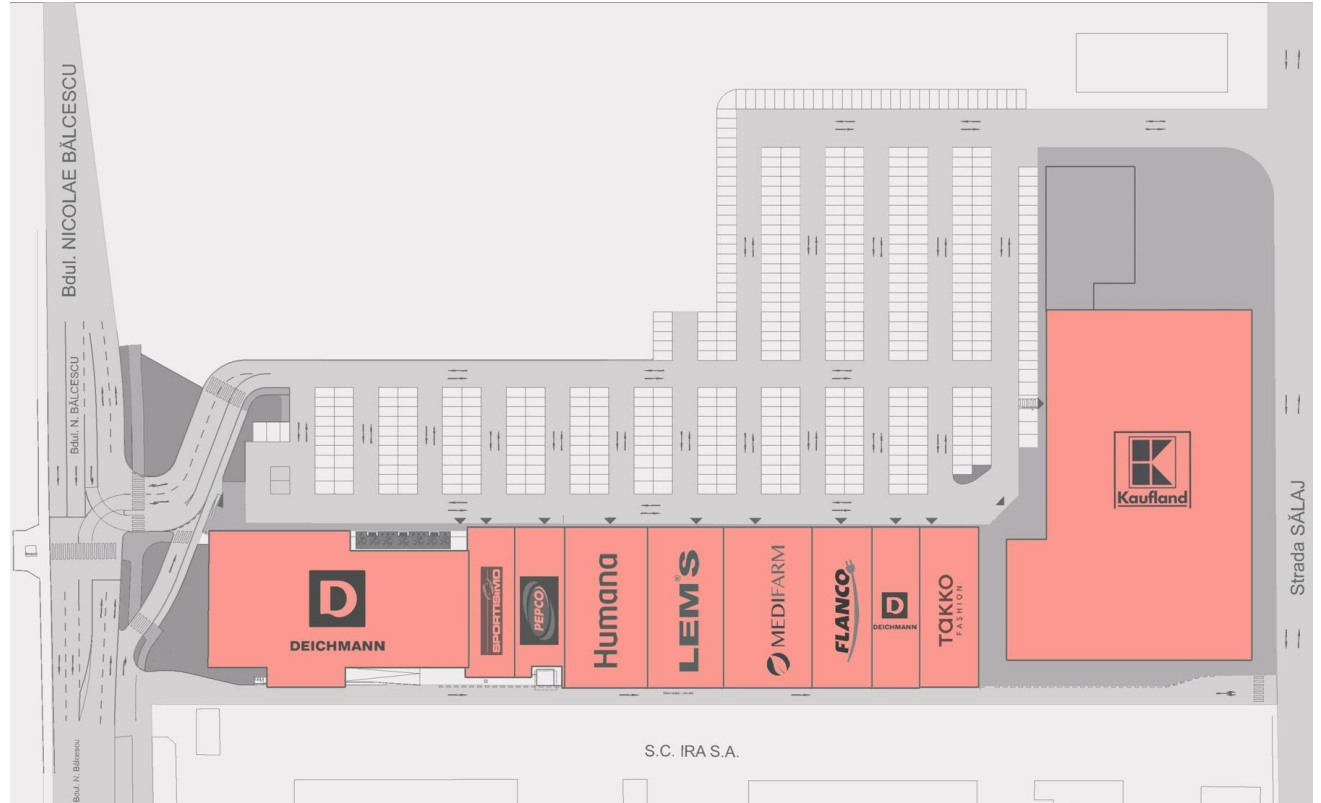

In partnership with: