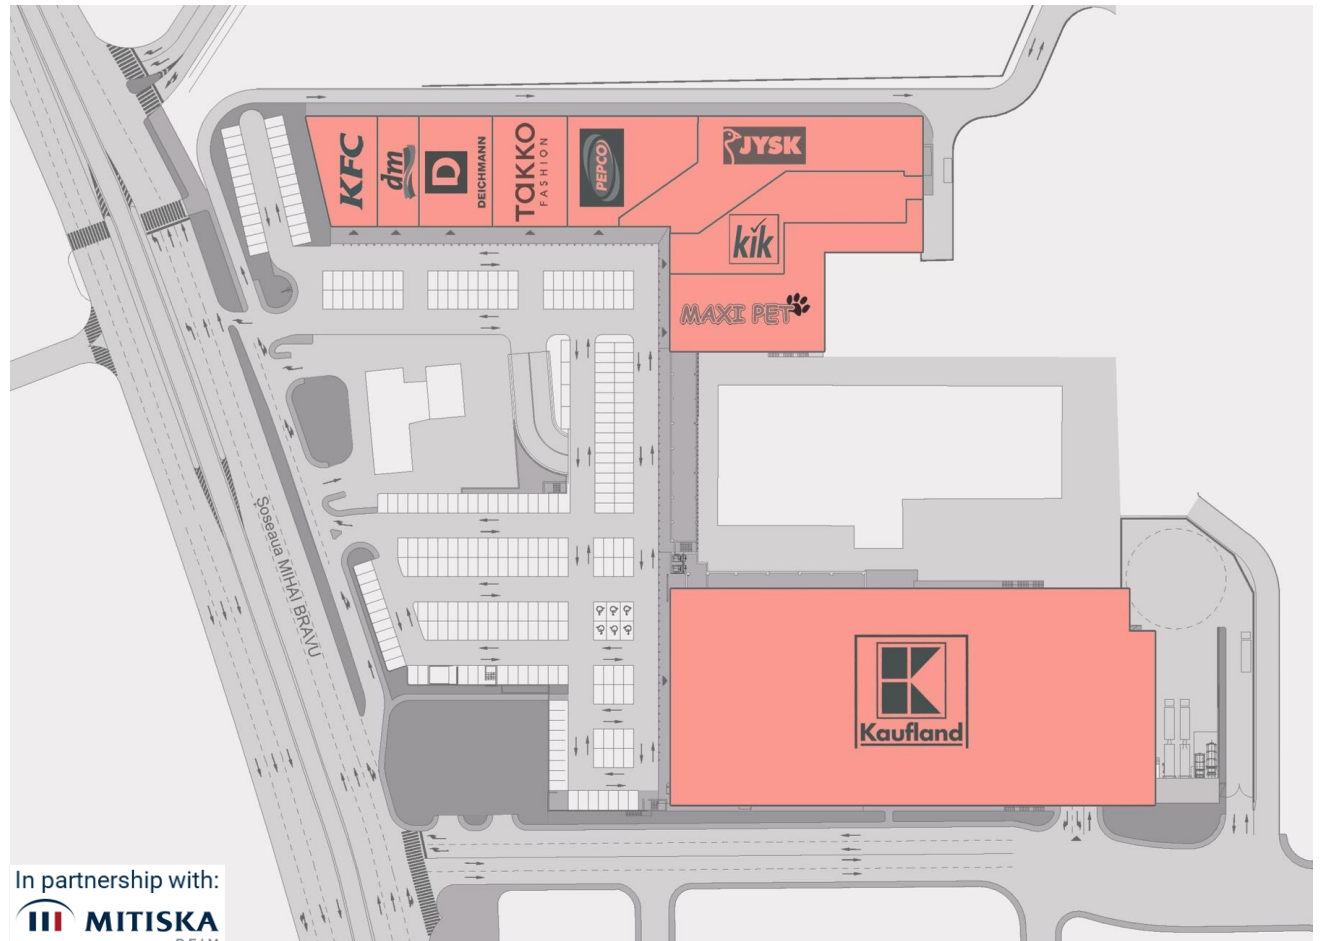

In partnership with: