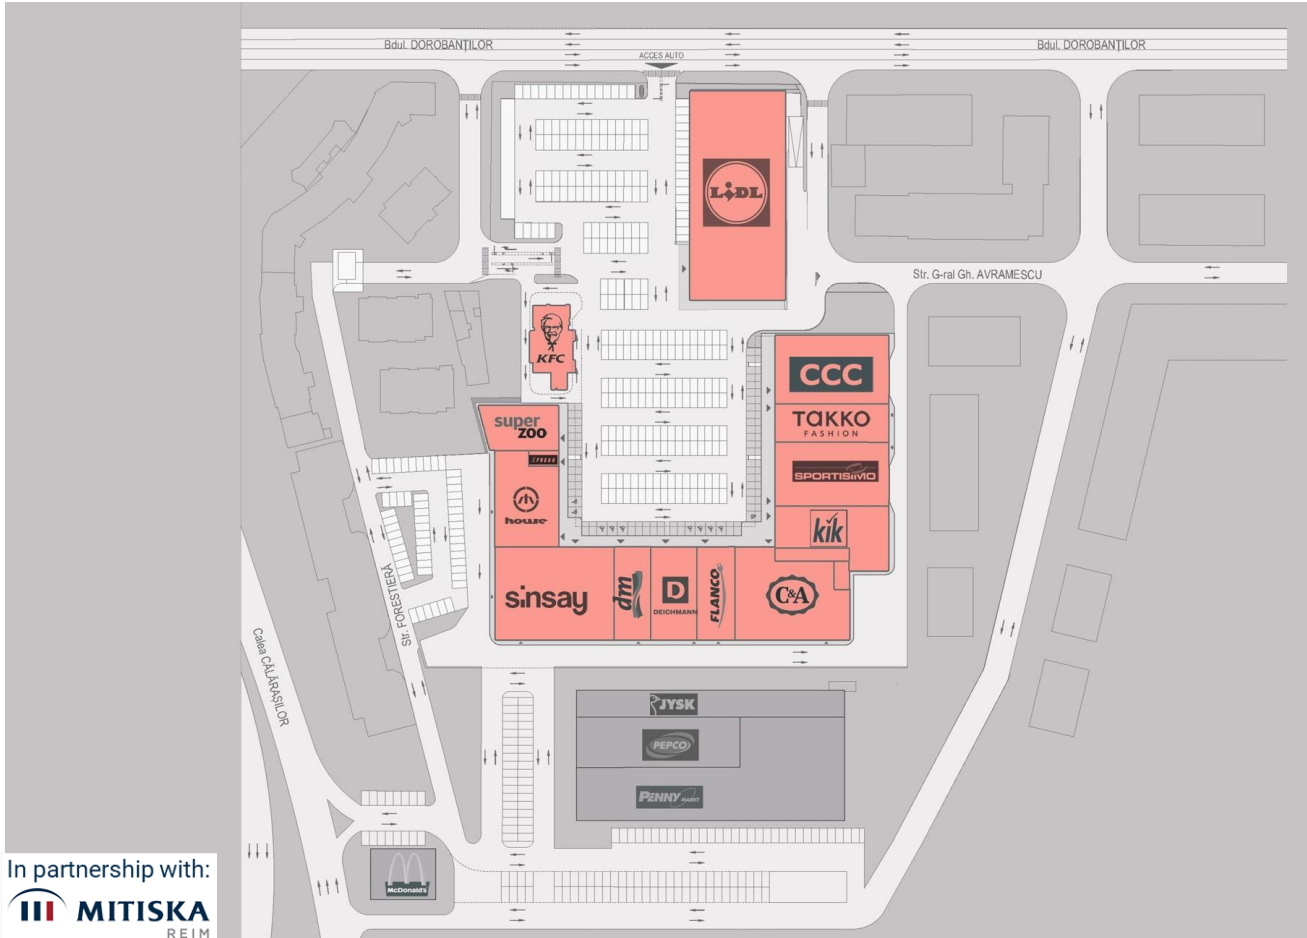

LEGEND

- Leased
- To be released