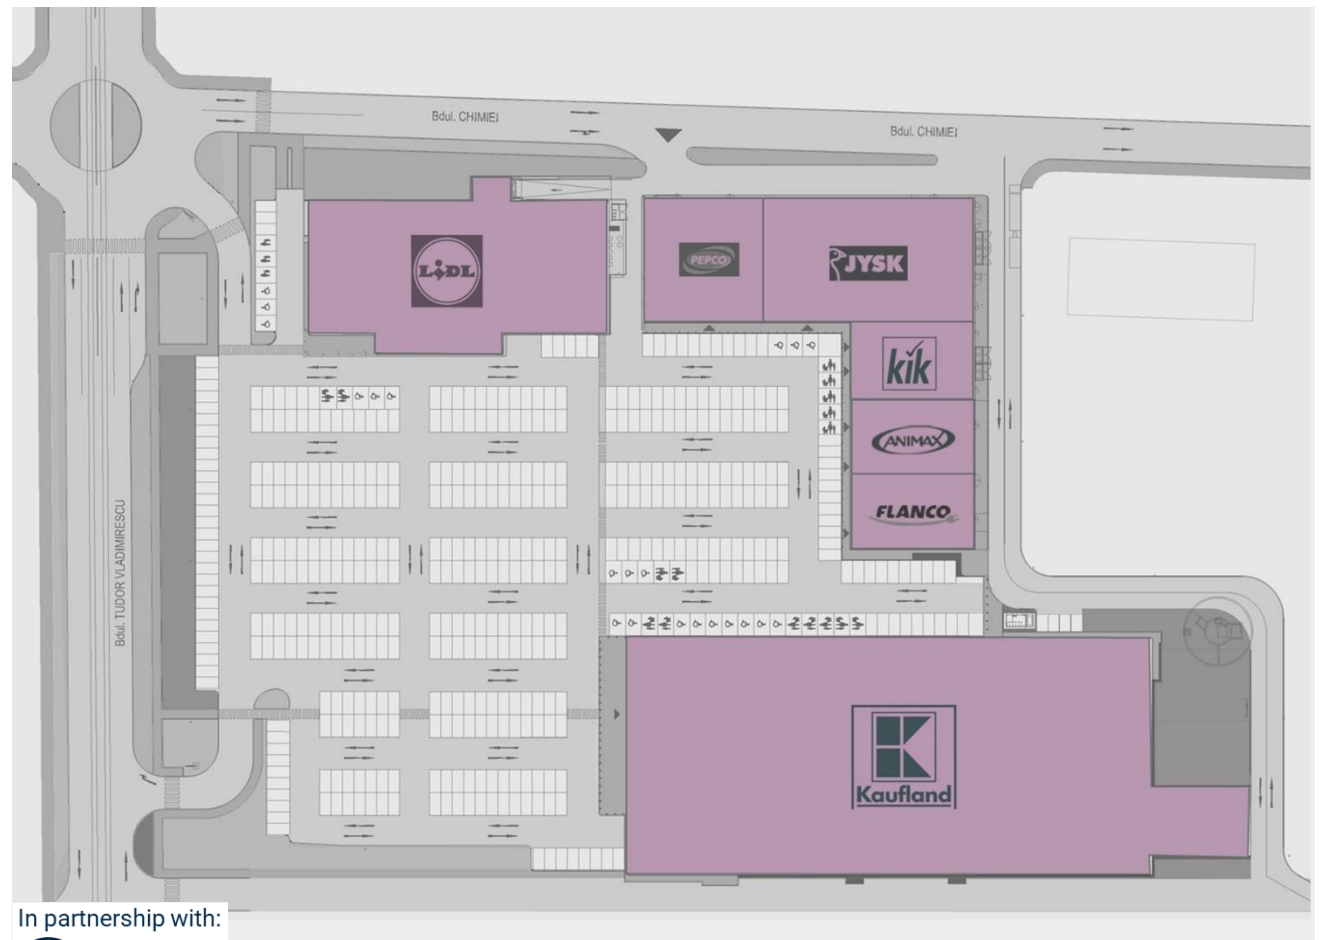

In partnership with: