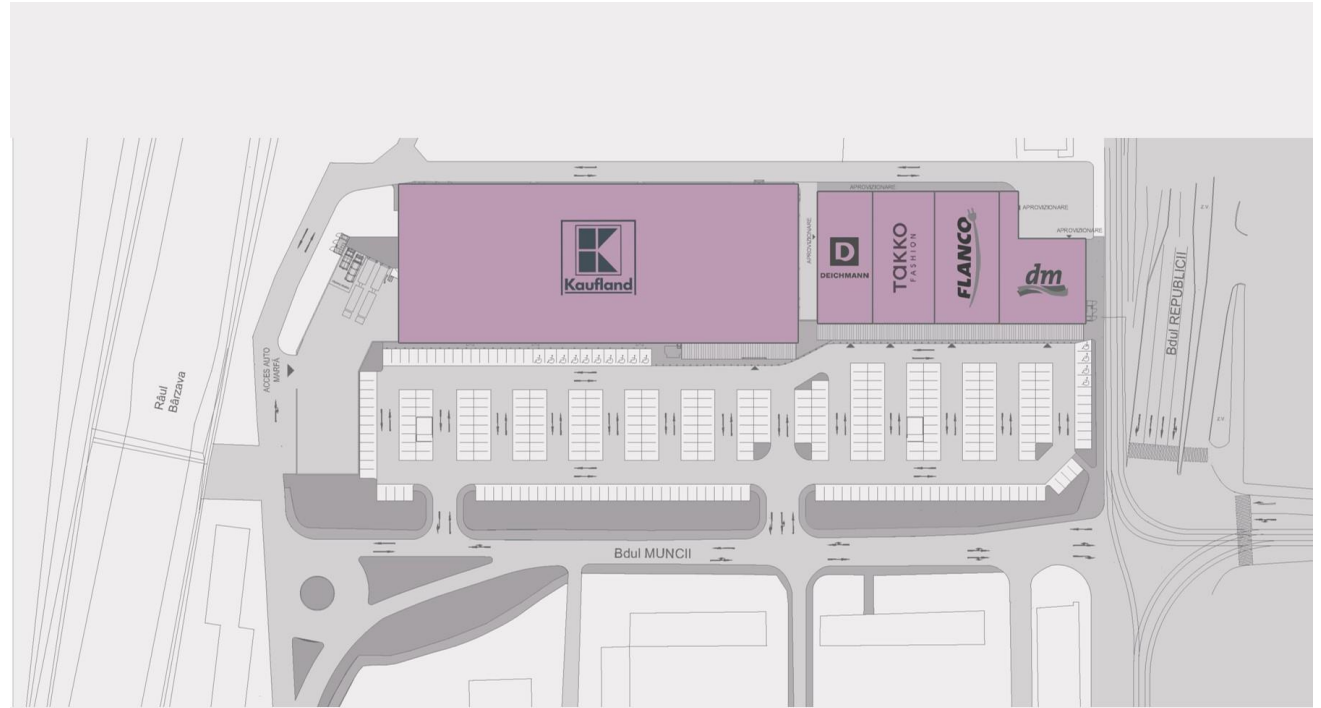

In partnership with: