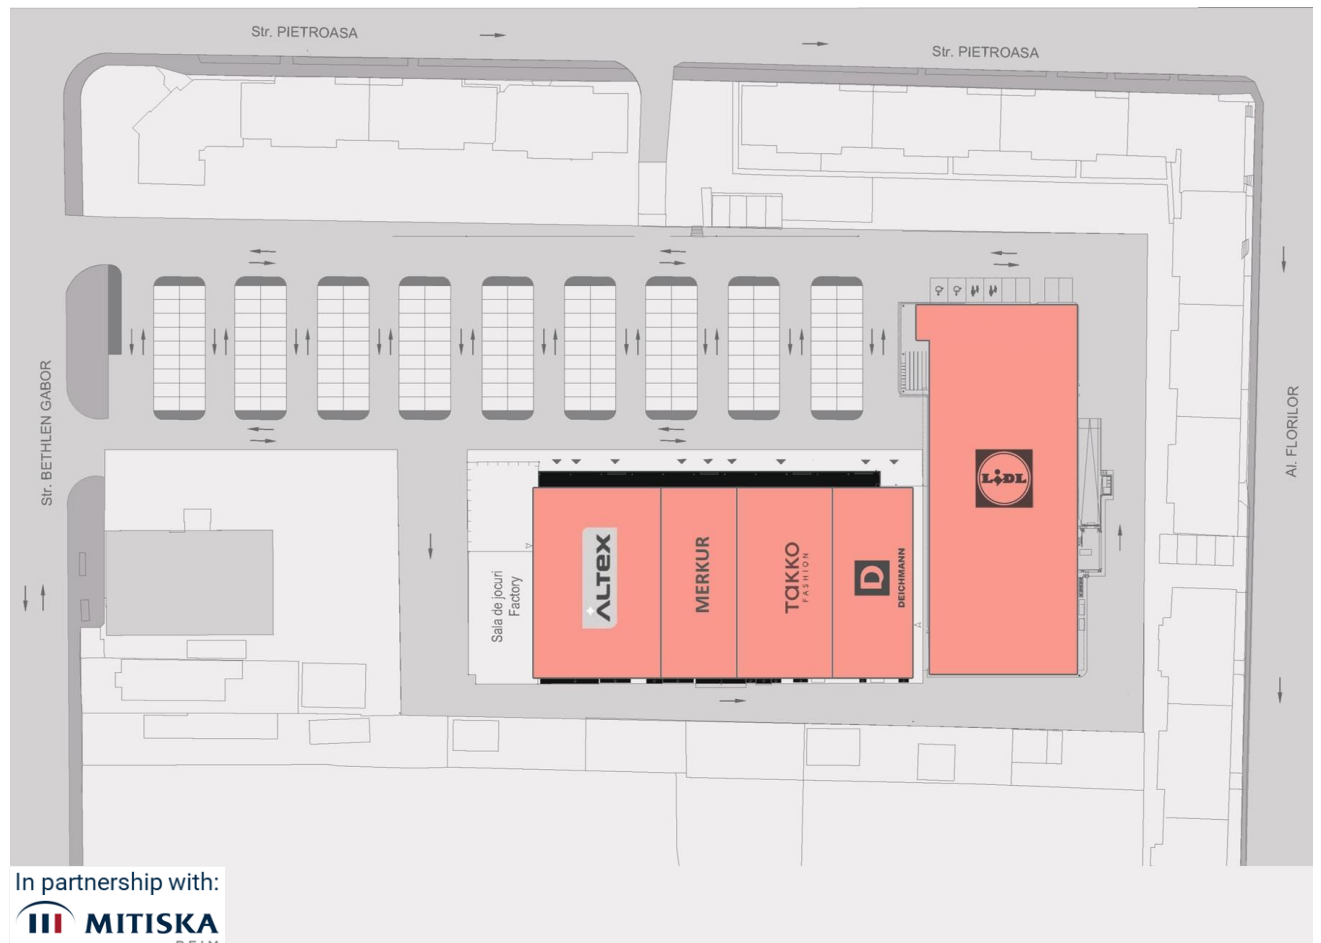

In partnership with: