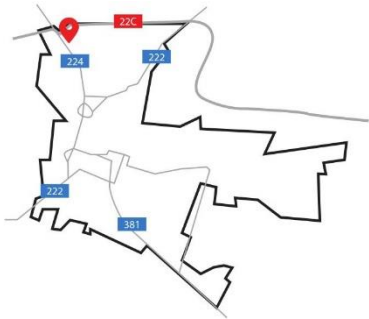

Shopping Park Medgidia

📍 Medgidia: 12 Independenței street

👤 Inhabitants – 36 000

🏢 Commercial Area – app 6500 sqm

📅 Opening – 2013

🚗 Parking Spaces -> App 220

TENANTS

Kaufland, Deichmann, Takko, Pepco.