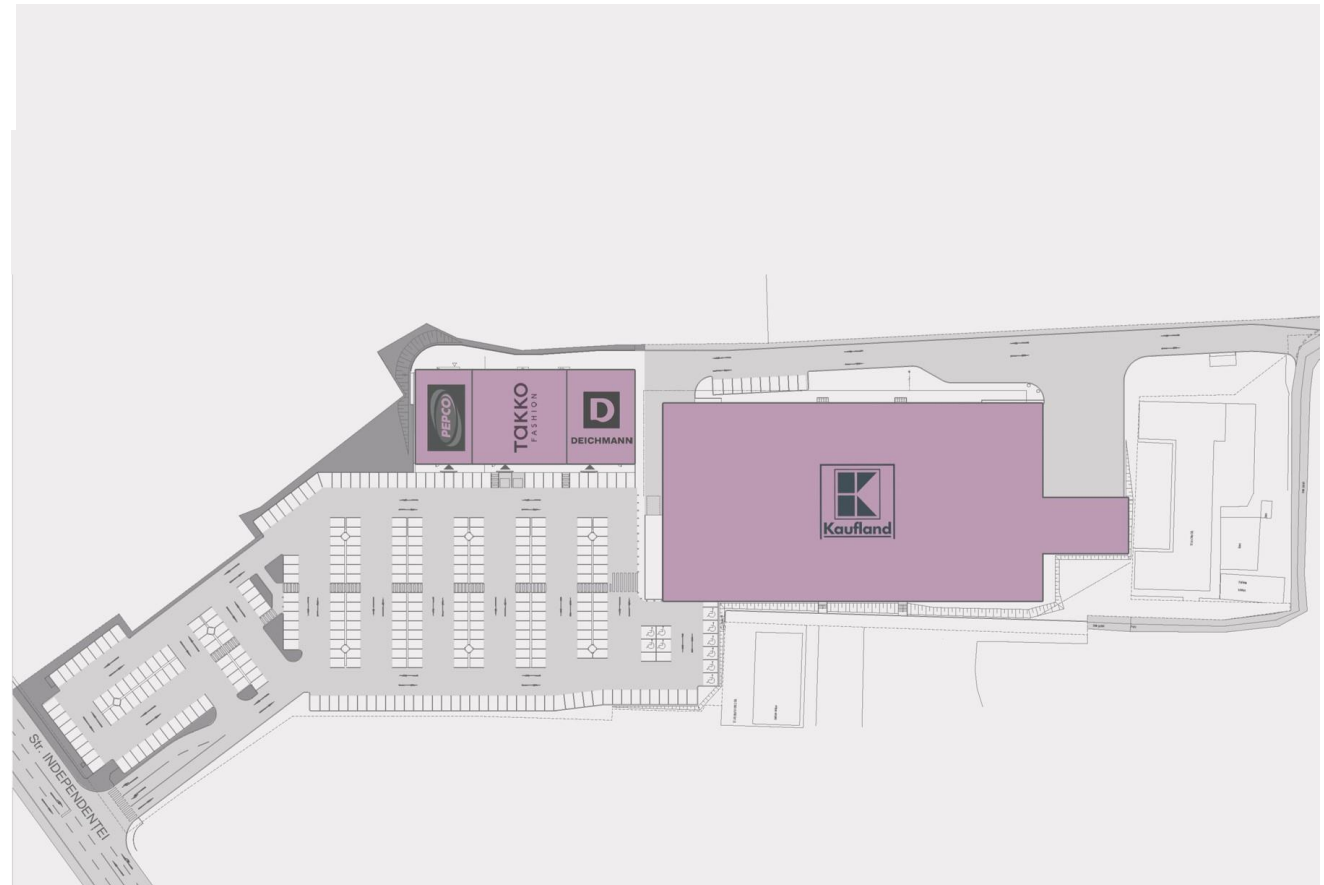

In partnership with: