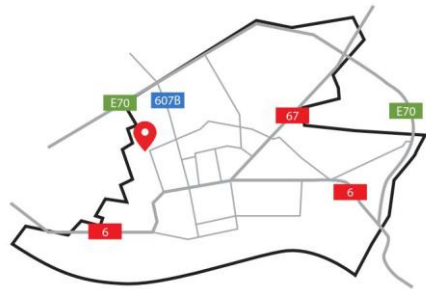

Shopping Park

Drobeta-Turnu Severin

 Drobeta-Turnu Severin: 44 Târgu Jiului way

 Inhabitants - **approx. 103,000**

 Commercial Area - **12.000 sqm**

 Opening - **2019**

 Parking Spaces - **> 130**

TENANTS