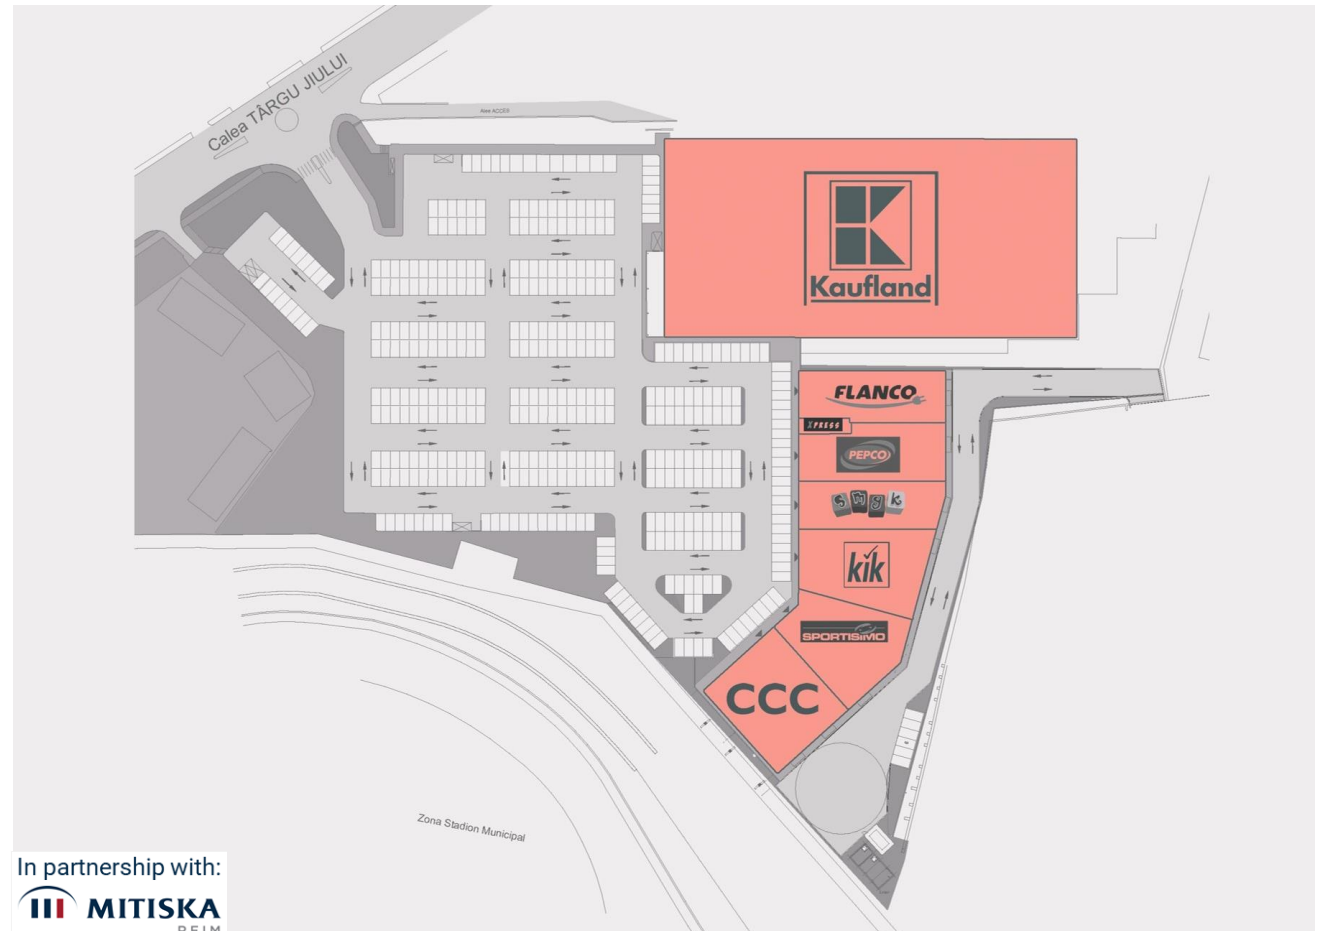

In partnership with: