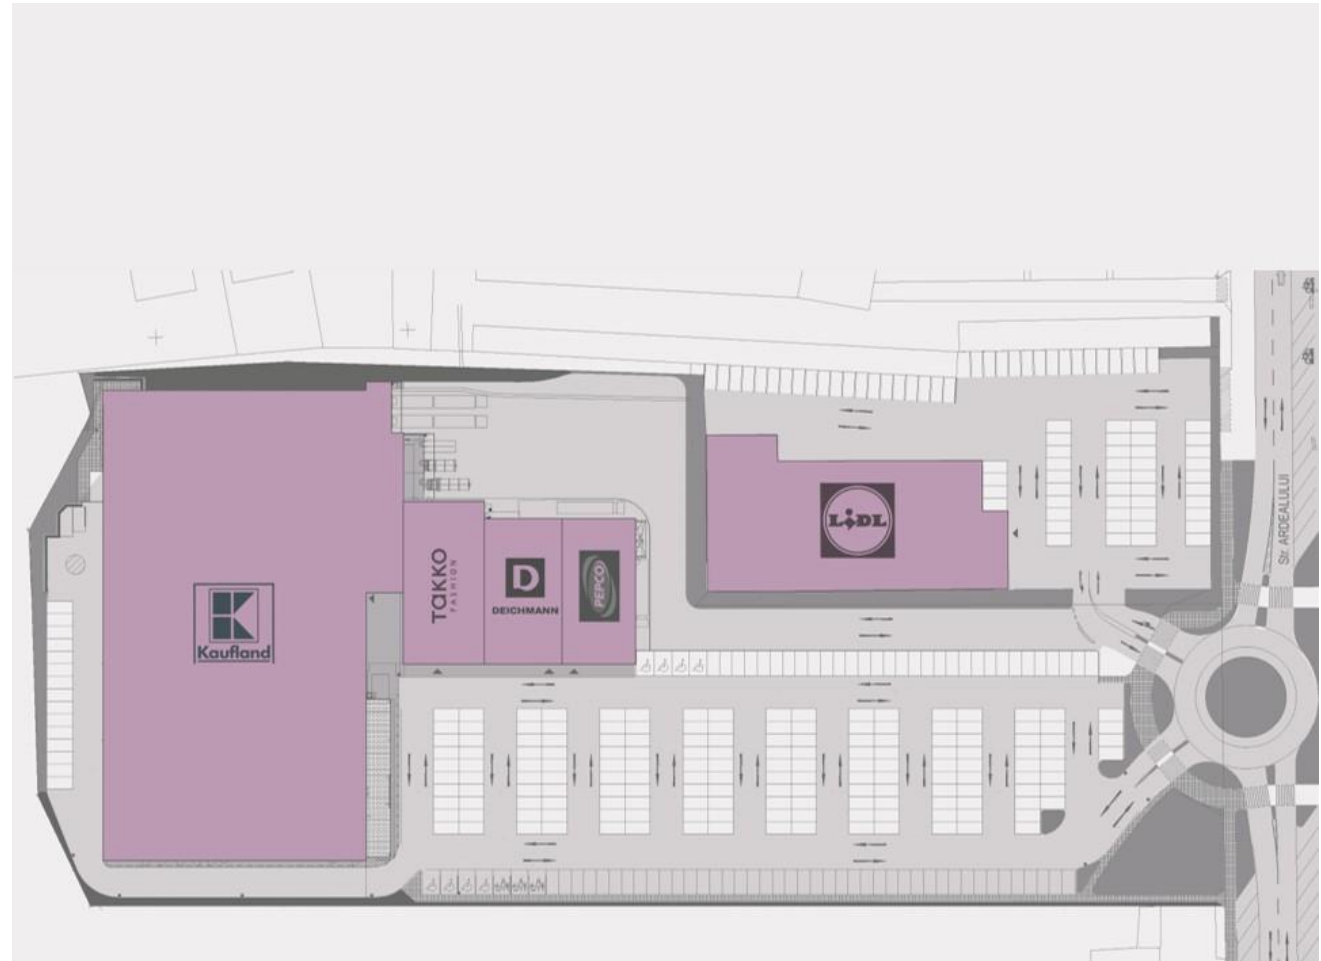

In partnership with: