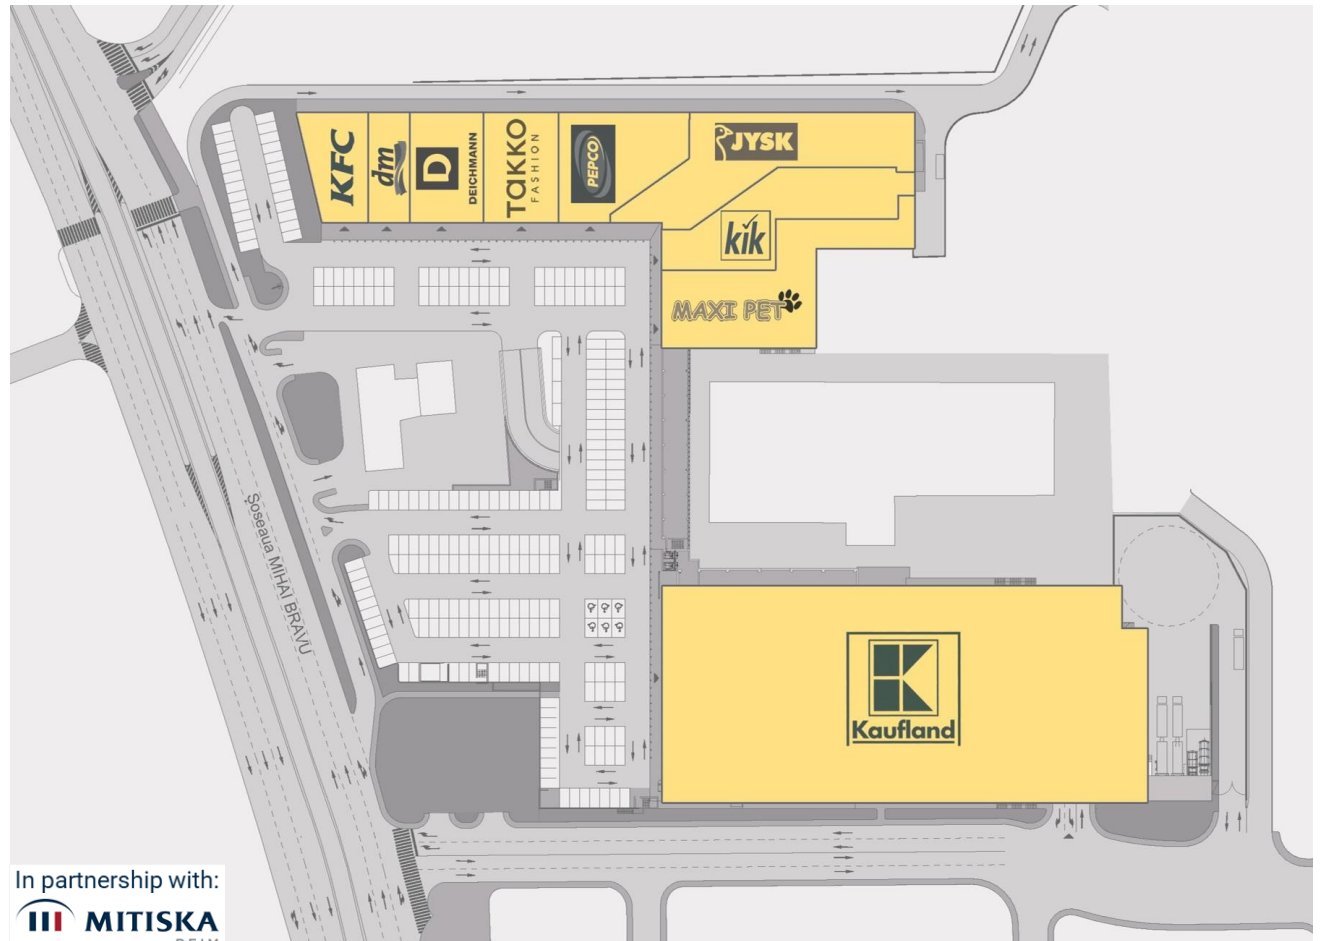

In partnership with: