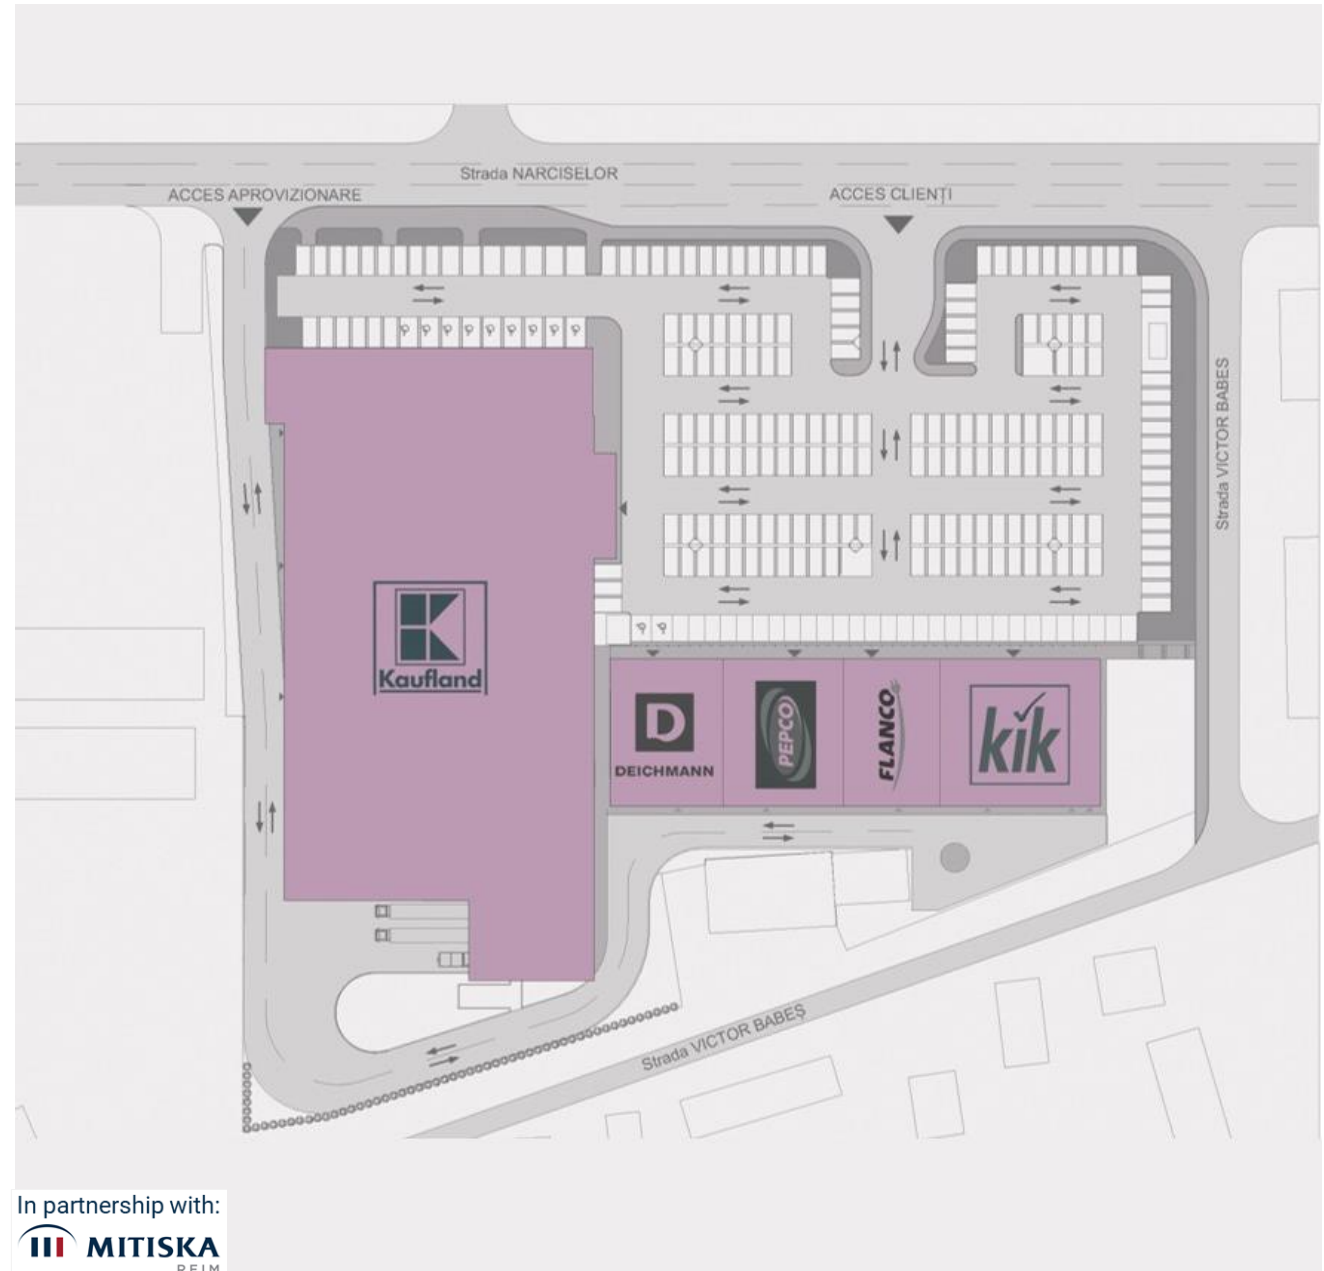

In partnership with: